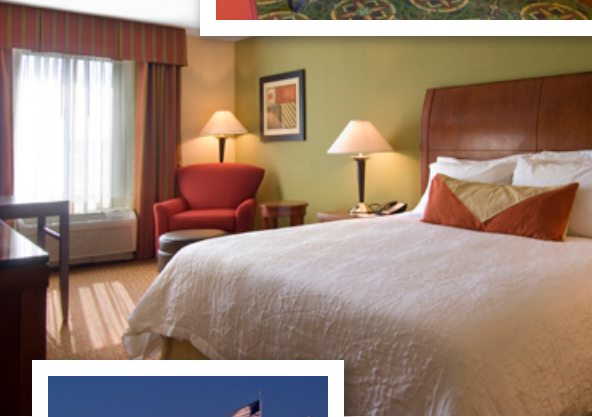

**Hilton
Garden Inn**®
St. Louis Shiloh/O'Fallon